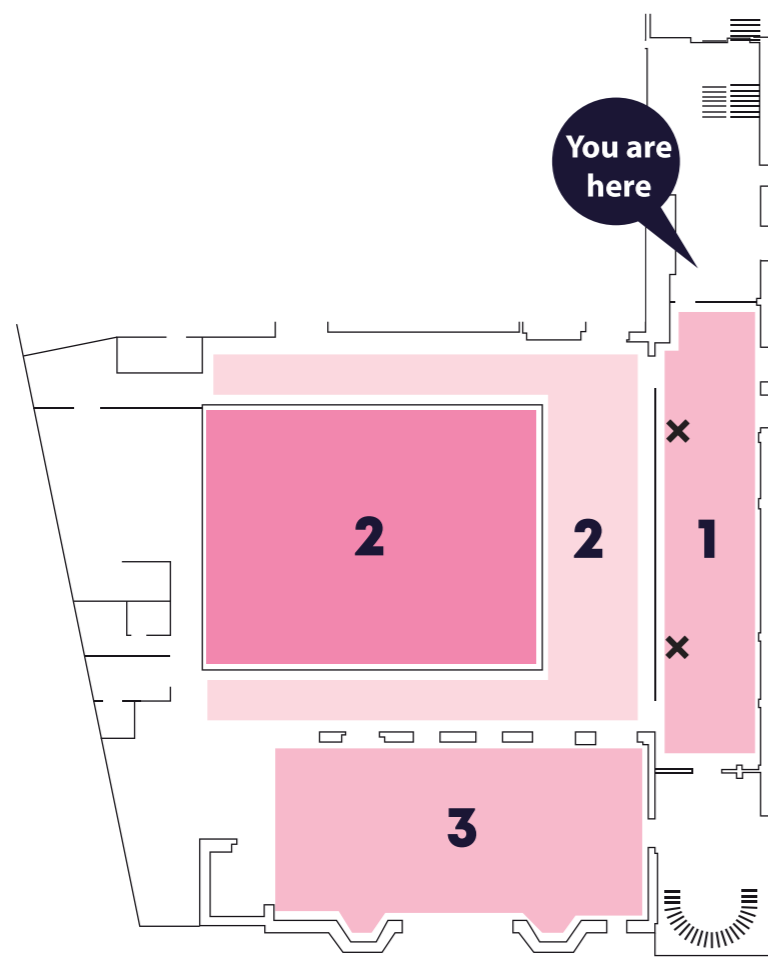

YOUR GUIDE AROUND THE BUILDING

LEVEL -1

- 1 Common Room**
Microwaves situated in Common Room
- 2 02 Academy 1**
- 3 The Scholar Bar**

LEVEL 0

- 1 The Square**
- 2 Gee's** 🍴
- 3 Union St Food Market** 🍴
- 4 Reception**
- 5 SHOP!**
- 6 Santander**
- 7 Starbucks** 🍴

LEVEL 1

- 1 Social Study Space**
- 2 Students' Union Office**
- 3 Advice Unit**
- 4 Here for U / Sulets**

KEY

LIFTS

DISABLED TOILET

MALE TOILETS

FEMALE TOILETS

UNISEX TOILETS