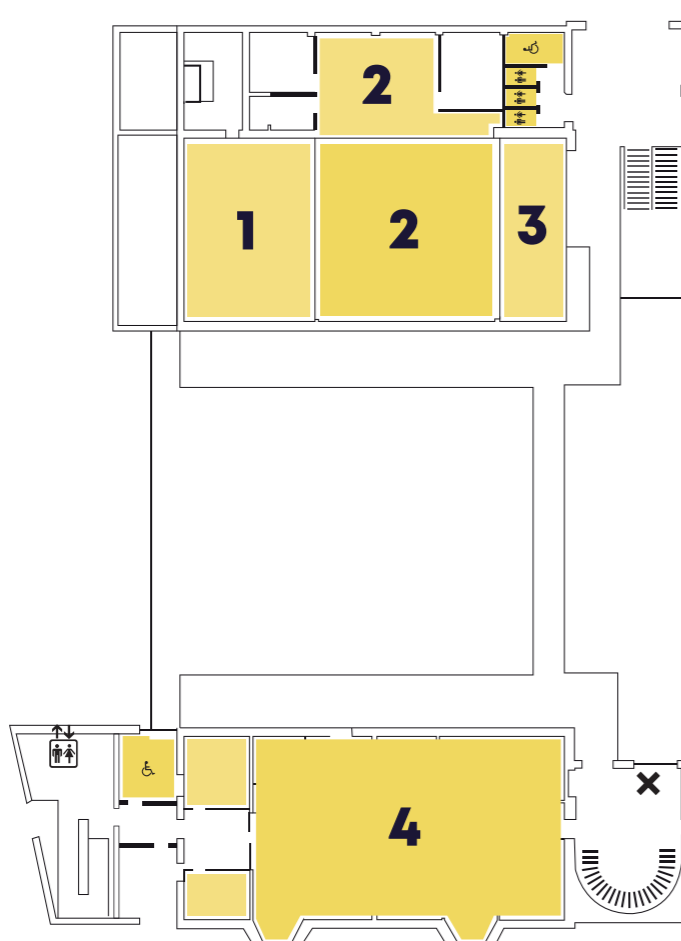

YOUR GUIDE AROUND THE BUILDING

LEVEL -1

- 1 Common Room**
Microwaves situated in Common Room
- 2 02 Academy 1**
- 3 The Scholar Bar**

LEVEL 0

- 1 The Square**
- 2 Gee's** 🍴
- 3 Union St Food Market** 🍴
- 4 Reception**
- 5 SHOP!**
- 6 Santander**
- 7 Starbucks** 🍴

LEVEL 1

- 1 Social Study Space**
- 2 Students' Union Office**
- 3 Advice Unit**
- 4 Here for U / Sulets**

KEY

LIFTS

DISABLED TOILET

MALE TOILETS

FEMALE TOILETS

UNISEX TOILETS