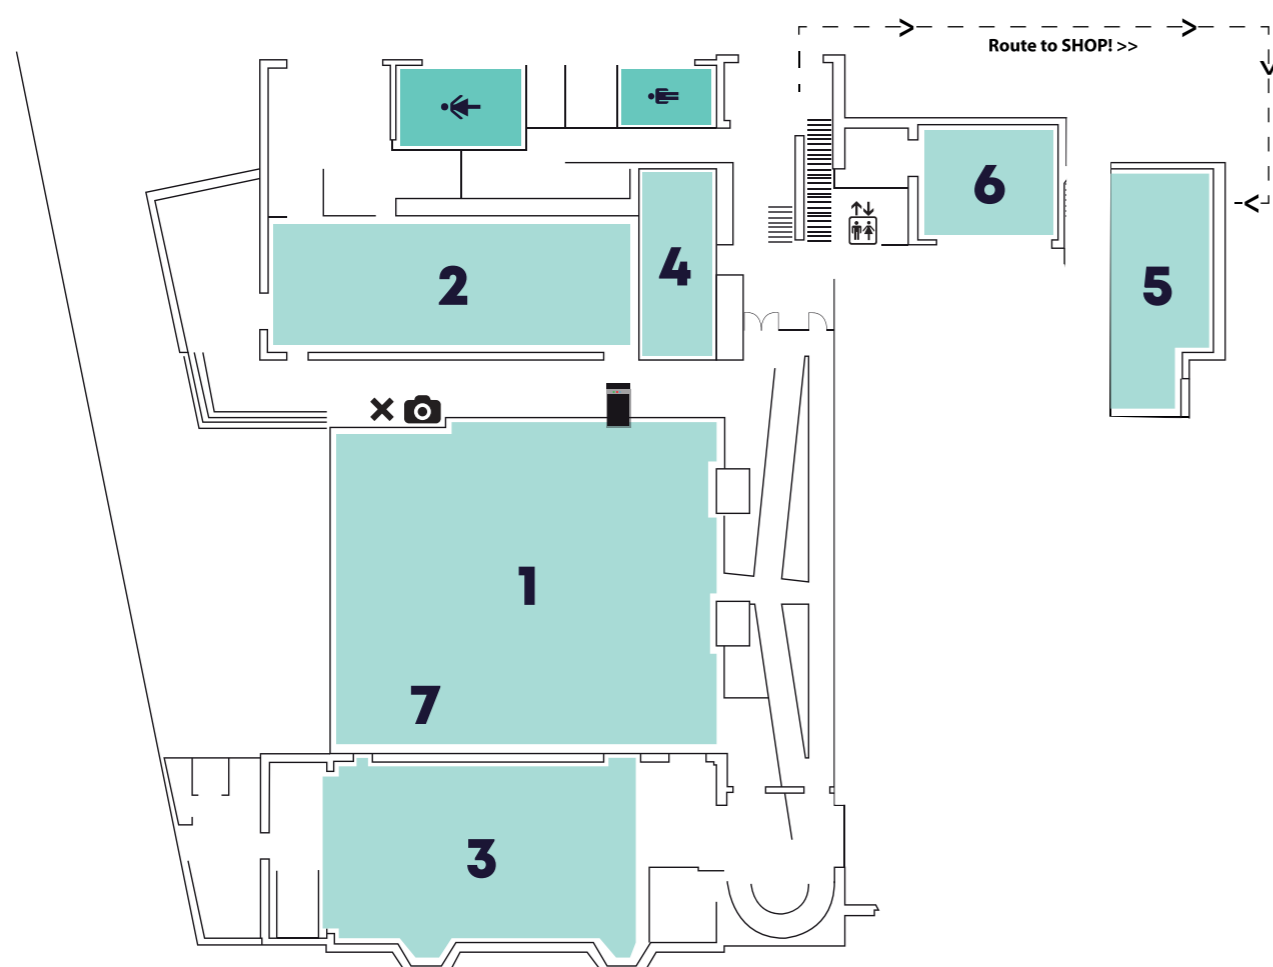

YOUR GUIDE AROUND THE BUILDING

LEVEL -1

- 1 Common Room**
Microwaves situated in Common Room
- 2 02 Academy 1**
- 3 The Scholar Bar**

LEVEL 0

- 1 The Square**
- 2 Gee's** 🍴
- 3 Union St Food Market** 🍴
- 4 Reception**
- 5 SHOP!**
- 6 Santander**
- 7 Starbucks** 🍴

LEVEL 1

- 1 Social Study Space**
- 2 Students' Union Office**
- 3 Advice Unit**
- 4 Here for U / Sulets**

KEY

LIFTS

DISABLED TOILET

MALE TOILETS

FEMALE TOILETS

UNISEX TOILETS